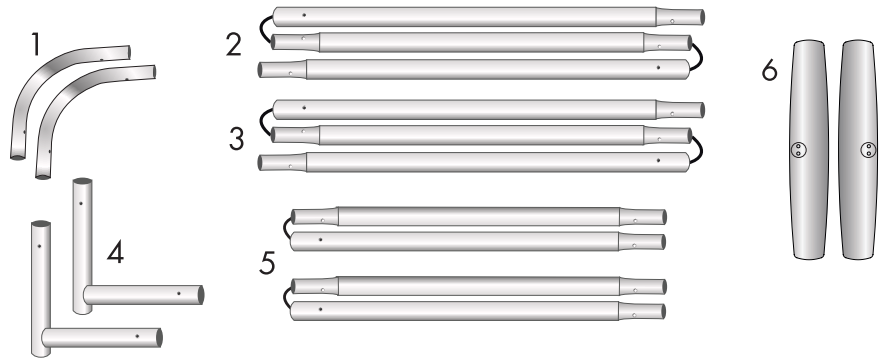

# ASSEMBLY INSTRUCTIONS

## Product Parts

- 1 - Top Corner Poles (x2)
- 2 - Left Side
- 3 - Right Side
- 4 - Bottom Corner Poles (x2)
- 5 - Top & Bottom Poles (x2)
- 6 - Feet (x2)

Place all product parts into Carry Case and store in a cool dry location. Recommended for indoor use only. Machine wash on gentle cycle using mild detergent. Tumble Dry No Heat. Do NOT dry clean, Do NOT Iron.