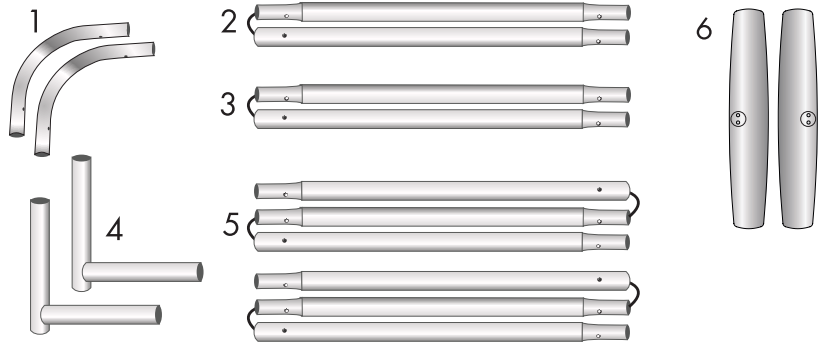

## Product Parts

- 1 - Top Corner Poles (x2)
- 2 - Left Side
- 3 - Right Side
- 4 - Bottom Corner Poles (x2)
- 5 - Top & Bottom Poles (x2)
- 6 - Feet (x2)

Place all product parts into Carry Case and store in a cool dry location. Recommended for indoor use only. Machine wash on gentle cycle using mild detergent. Tumble Dry No Heat. Do NOT dry clean, Do NOT Iron.