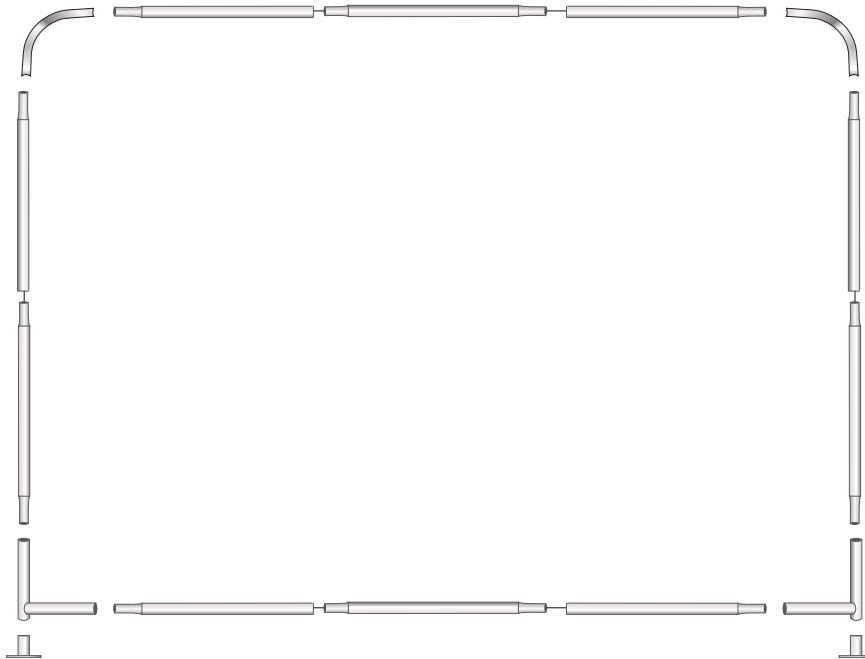

## Product Parts

- 1 - Top Corner Poles (x2)
- 2 - Left Side
- 3 - Right Side
- 4 - Bottom Corner Poles (x2)
- 5 - Top & Bottom Poles (x2)
- 6 - Feet (x2)

Place all product parts into Carry Case and store in a cool dry location. Recommended for indoor use only. Machine wash on gentle cycle using mild detergent. Tumble Dry No Heat. Do NOT dry clean, Do NOT Iron.