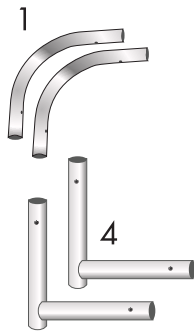

## Product Parts

- 1 - Top Corner Poles (x2)
- 2 - Top Pole
- 3 - Bottom Pole
- 4 - Bottom Corner Poles (x2)
- 5 - Left & Right Poles (x2)
- 6 - Vertical Middle Pole
- 7 - Feet (x2)

Place all product parts into Carry Case and store in a cool dry location. Recommended for indoor use only. Machine wash on gentle cycle using mild detergent. Tumble Dry No Heat. Do NOT dry clean, Do NOT Iron.