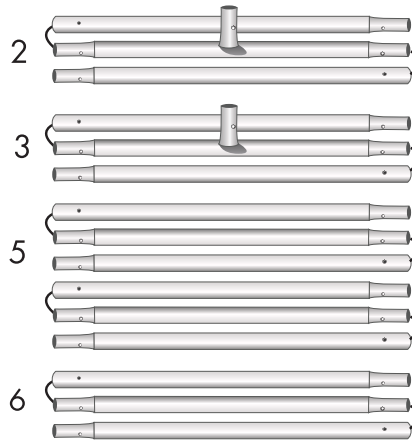

## Product Parts

- 1 - Top Corner Poles (x2)
- 2 - Top Pole
- 3 - Bottom Pole
- 4 - Bottom Corner Poles (x2)
- 5 - Left & Right Poles (x2)
- 6 - Vertical Middle Pole
- 7 - Feet (x2)

Place all product parts into Carry Case and store in a cool dry location. Recommended for indoor use only. Machine wash on gentle cycle using mild detergent. Tumble Dry No Heat. Do NOT dry clean, Do NOT Iron.