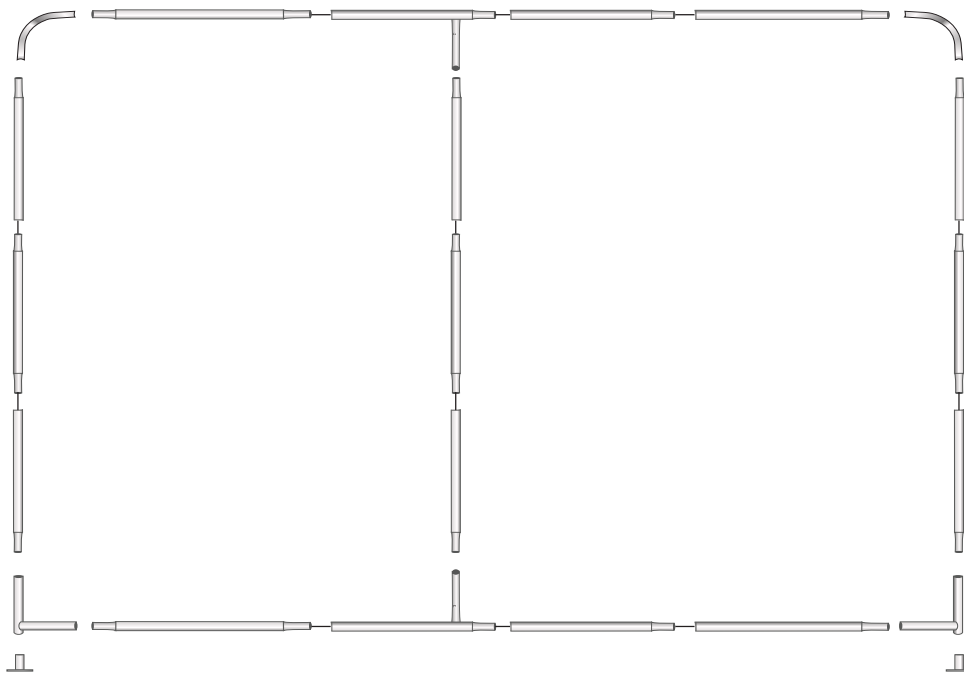

# ASSEMBLY INSTRUCTIONS

## Product Parts

- 1 - Top Corner Poles (x2)
- 2 - Top Pole
- 3 - Bottom Pole
- 4 - Bottom Corner Poles (x2)
- 5 - Left & Right Poles (x2)
- 6 - Vertical Middle Pole
- 7 - Feet (x2)

Place all product parts into Carry Case and store in a cool dry location. Recommended for indoor use only. Machine wash on gentle cycle using mild detergent. Tumble Dry No Heat. Do NOT dry clean, Do NOT Iron.