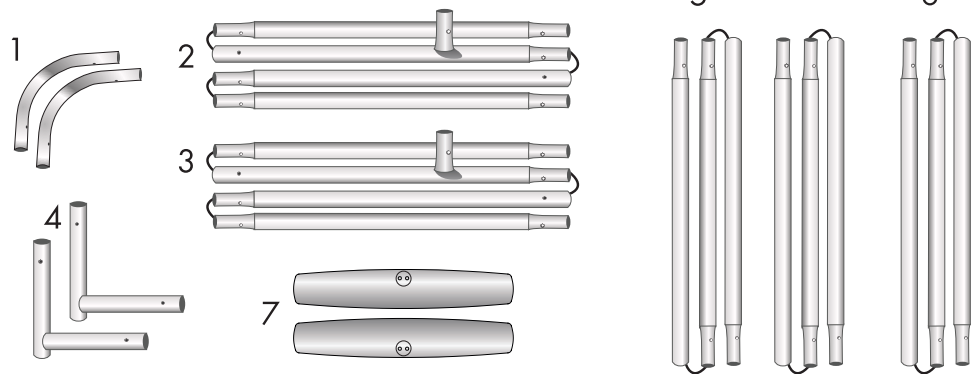

# ASSEMBLY INSTRUCTIONS

## Product Parts

- 1 - Top Corner Poles (x2)
- 2 - Top Pole
- 3 - Bottom Pole
- 4 - Bottom Corner Poles (x2)
- 5 - Left & Right Poles (x2)
- 6 - Vertical Middle Pole
- 7 - Feet (x2)

Place all product parts into Carry Case and store in a cool dry location. Recommended for indoor use only. Machine wash on gentle cycle using mild detergent. Tumble Dry No Heat. Do NOT dry clean, Do NOT Iron.